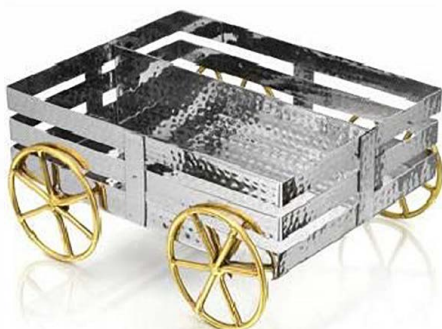

RECTANGULAR CADDY
Single Wall, Hammer

Item Code : HH-3RY-SH1
Size : No. 1
Weight : 1140gm
Dimension (cm) : 23.00 x 18.00 x 11.50