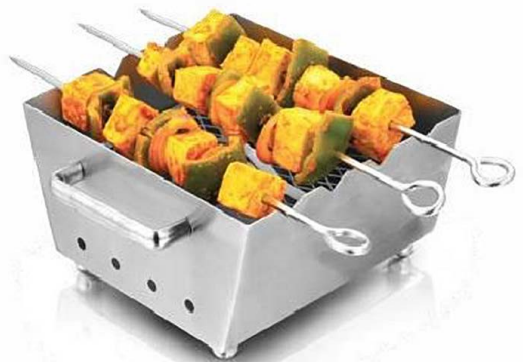

SQUARE BARBEQUE
Single Wall, Matt