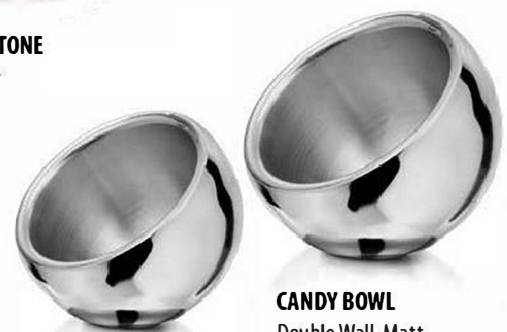

CANDY BOWL
Double Wall, Matt

Item Code	Size	Weight	Dimension (cm)
MR-5CDB-SM1	No. 1	280gm	12.00 x 12.00 x 11.00
MR-5CDB-SM2	No. 2	380gm	17.00 x 17.00 x 15.00