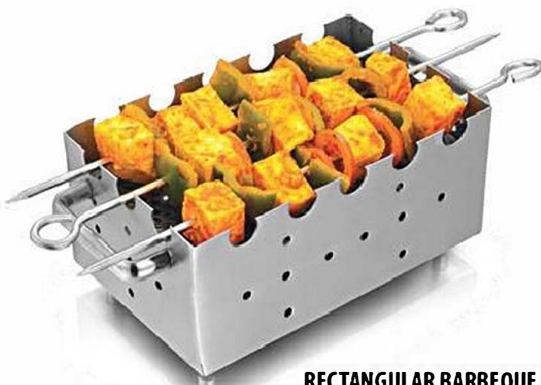

RECTANGULAR BARBEQUE
Single Wall, Matt

Item Code : MR-3RBQ-SM1
Size : No. 1
Weight : 1100gm
Dimension (cm) : 20.00 x 12.00 x 11.00