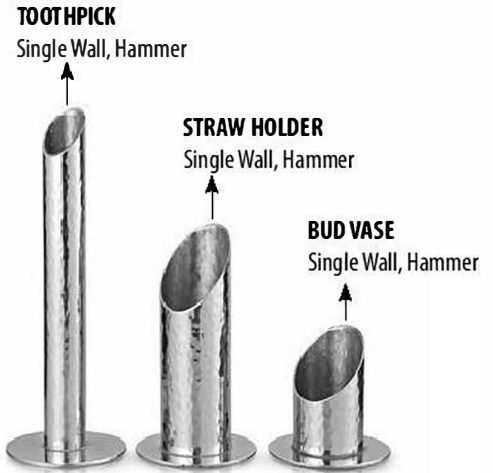

TOOTHPICK
Single Wall, Hammer

STRAW HOLDER
Single Wall, Hammer

BUD VASE
Single Wall, Hammer

Item Name	Item Code	Size	Weight	Dimension (cm)
TOOTHPICK	HH-6TP-SH1	No. 1	60gm	3.00 x 3.00 x 5.75
STRAW HOLDER	HH-6WH-SH1	No. 1	80gm	3.00 x 3.00 x 10.50
BUD VASE	HH-6BV-SH1	No. 1	90gm	1.75 x 1.75 x 13.00

Item Name	Item Code	Size	Weight	Dimension (cm)
TOOTHPICK - PREMIUM	HH-6TPP-SH1	No. 1	60gm	3.00 x 3.00 x 6.00
STRAW HOLDER - PREMIUM	HH-6WHP-SH1	No. 1	110gm	3.50 x 3.50 x 9.50
BUD VASE - PREMIUM	HH-6BVP-SH1	No. 1	110gm	3.00 x 3.00 x 11.50