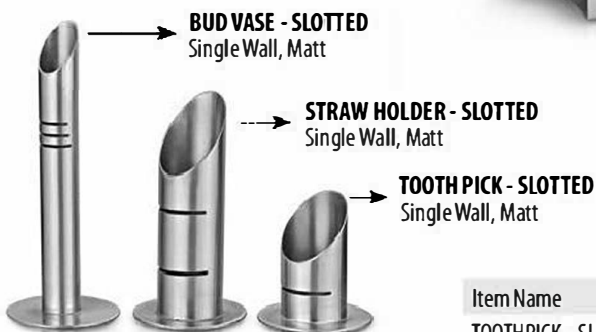

BUD VASE - SLOTTED
Single Wall, Matt

STRAW HOLDER - SLOTTED
Single Wall, Matt

TOOTH PICK - SLOTTED
Single Wall, Matt

Item Name	Item Code	Size	Weight	Dimension (cm)
TOOTHPICK - SLOTTED	MR-6TPS-SM1	No. 1	60gm	3.00 x 3.00 x 5.75
STRAW HOLDER - SLOTTED	MR-6WHS-SM1	No. 1	80gm	3.00 x 3.00 x 10.50
BUD VASE - SLOTTED	MR-6BVS-SM1	No. 1	80gm	1.75 x 1.75 x 13.00